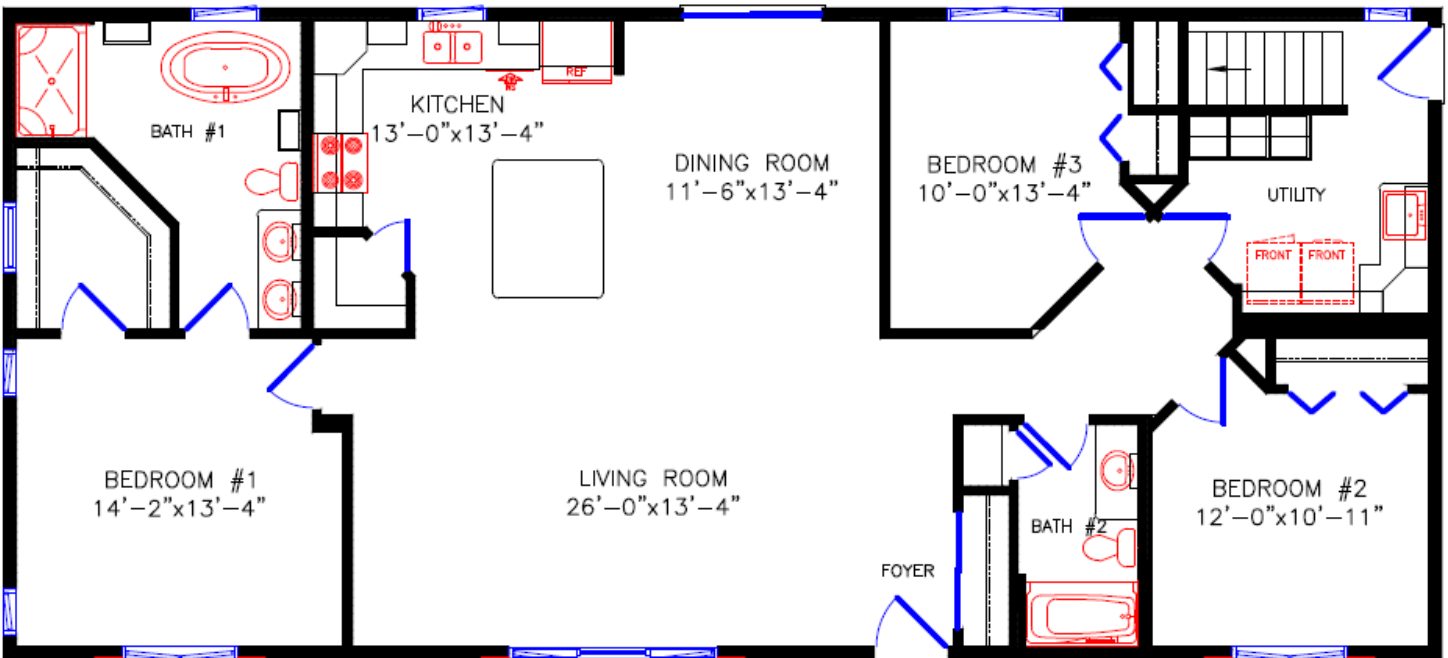

Wisconsin Brookdale

1,736 square feet

3 Bedrooms, 2 Baths

CALL TODAY FOR PRICING

Delivery and Set up on your Basement at NO COST!

This home is loaded with upgrades! This dynamite Wisconsin Home has it all! The outstanding exterior is highlighted by a steep roof pitch, large dormer, board-n-batten shutters, crisp new sea slate siding and a welcoming front porch. As you enter the front door, you are greeted by a spacious and open living area. The impressive kitchen features beautiful rustic hickory shaker cabinets, a large island with seating for four and ample space for cooking baking and serving. Stylish stainless-steel appliances finish the look with modern lighting fixtures to showcase your new kitchen! A fantastic corner walk-in pantry completes this beautiful cooking space. The large dining room provides a sliding patio door allowing you to join your family and friends when you cook, dine, entertain or relax. The private master bedroom suite offers a large walk-in closet and its own personal luxurious bath. Treat yourself to a relaxing soak in the freestanding oval tub or wash away the day's concerns in the 60" shower. Children and guests can enjoy their own wing of the home conveniently located near the guest bath. Inside the rear foyer is a wonderful utility room with a laundry area, a deep sink, basement entry, coat and storage lockers combined with and cabinetry storage. These features are complimented by a brand-new washer and dryer set.