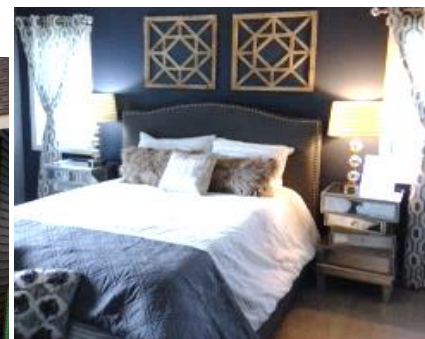

Wisconsin Brookdale

1,736 square feet

3 Bedrooms, 2 Baths

CALL TODAY FOR PRICING

Delivery and Set up on your Basement at NO COST!

This home is loaded with upgrades! This dynamite Wisconsin Home has it all! The outstanding exterior is highlighted by a steep roof pitch, large dormer, board-n-batten shutters, crisp new sea slate siding and a welcoming front porch. As you enter the front door, you are greeted by a spacious and open living area. The impressive kitchen features beautiful rustic hickory shaker cabinets, a large island with seating for four and ample space for cooking baking and serving. Stylish stainless-steel appliances finish the look with modern lighting fixtures to showcase your new kitchen! A fantastic corner walk-in pantry completes this beautiful cooking space. The large dining room provides a sliding patio door allowing you to join your family and friends when you cook, dine, entertain or relax. The private master bedroom suite offers a large walk-in closet and its own personal luxurious bath. Treat yourself to a relaxing soak in the freestanding oval tub or wash away the day's concerns in the 60" shower. Children and guests can enjoy their own wing of the home conveniently located near the guest bath. Inside the rear foyer is a wonderful utility room with a laundry area, a deep sink, basement entry, coat and storage lockers combined with and cabinetry storage. These features are complimented by a brand-new washer and dryer set.